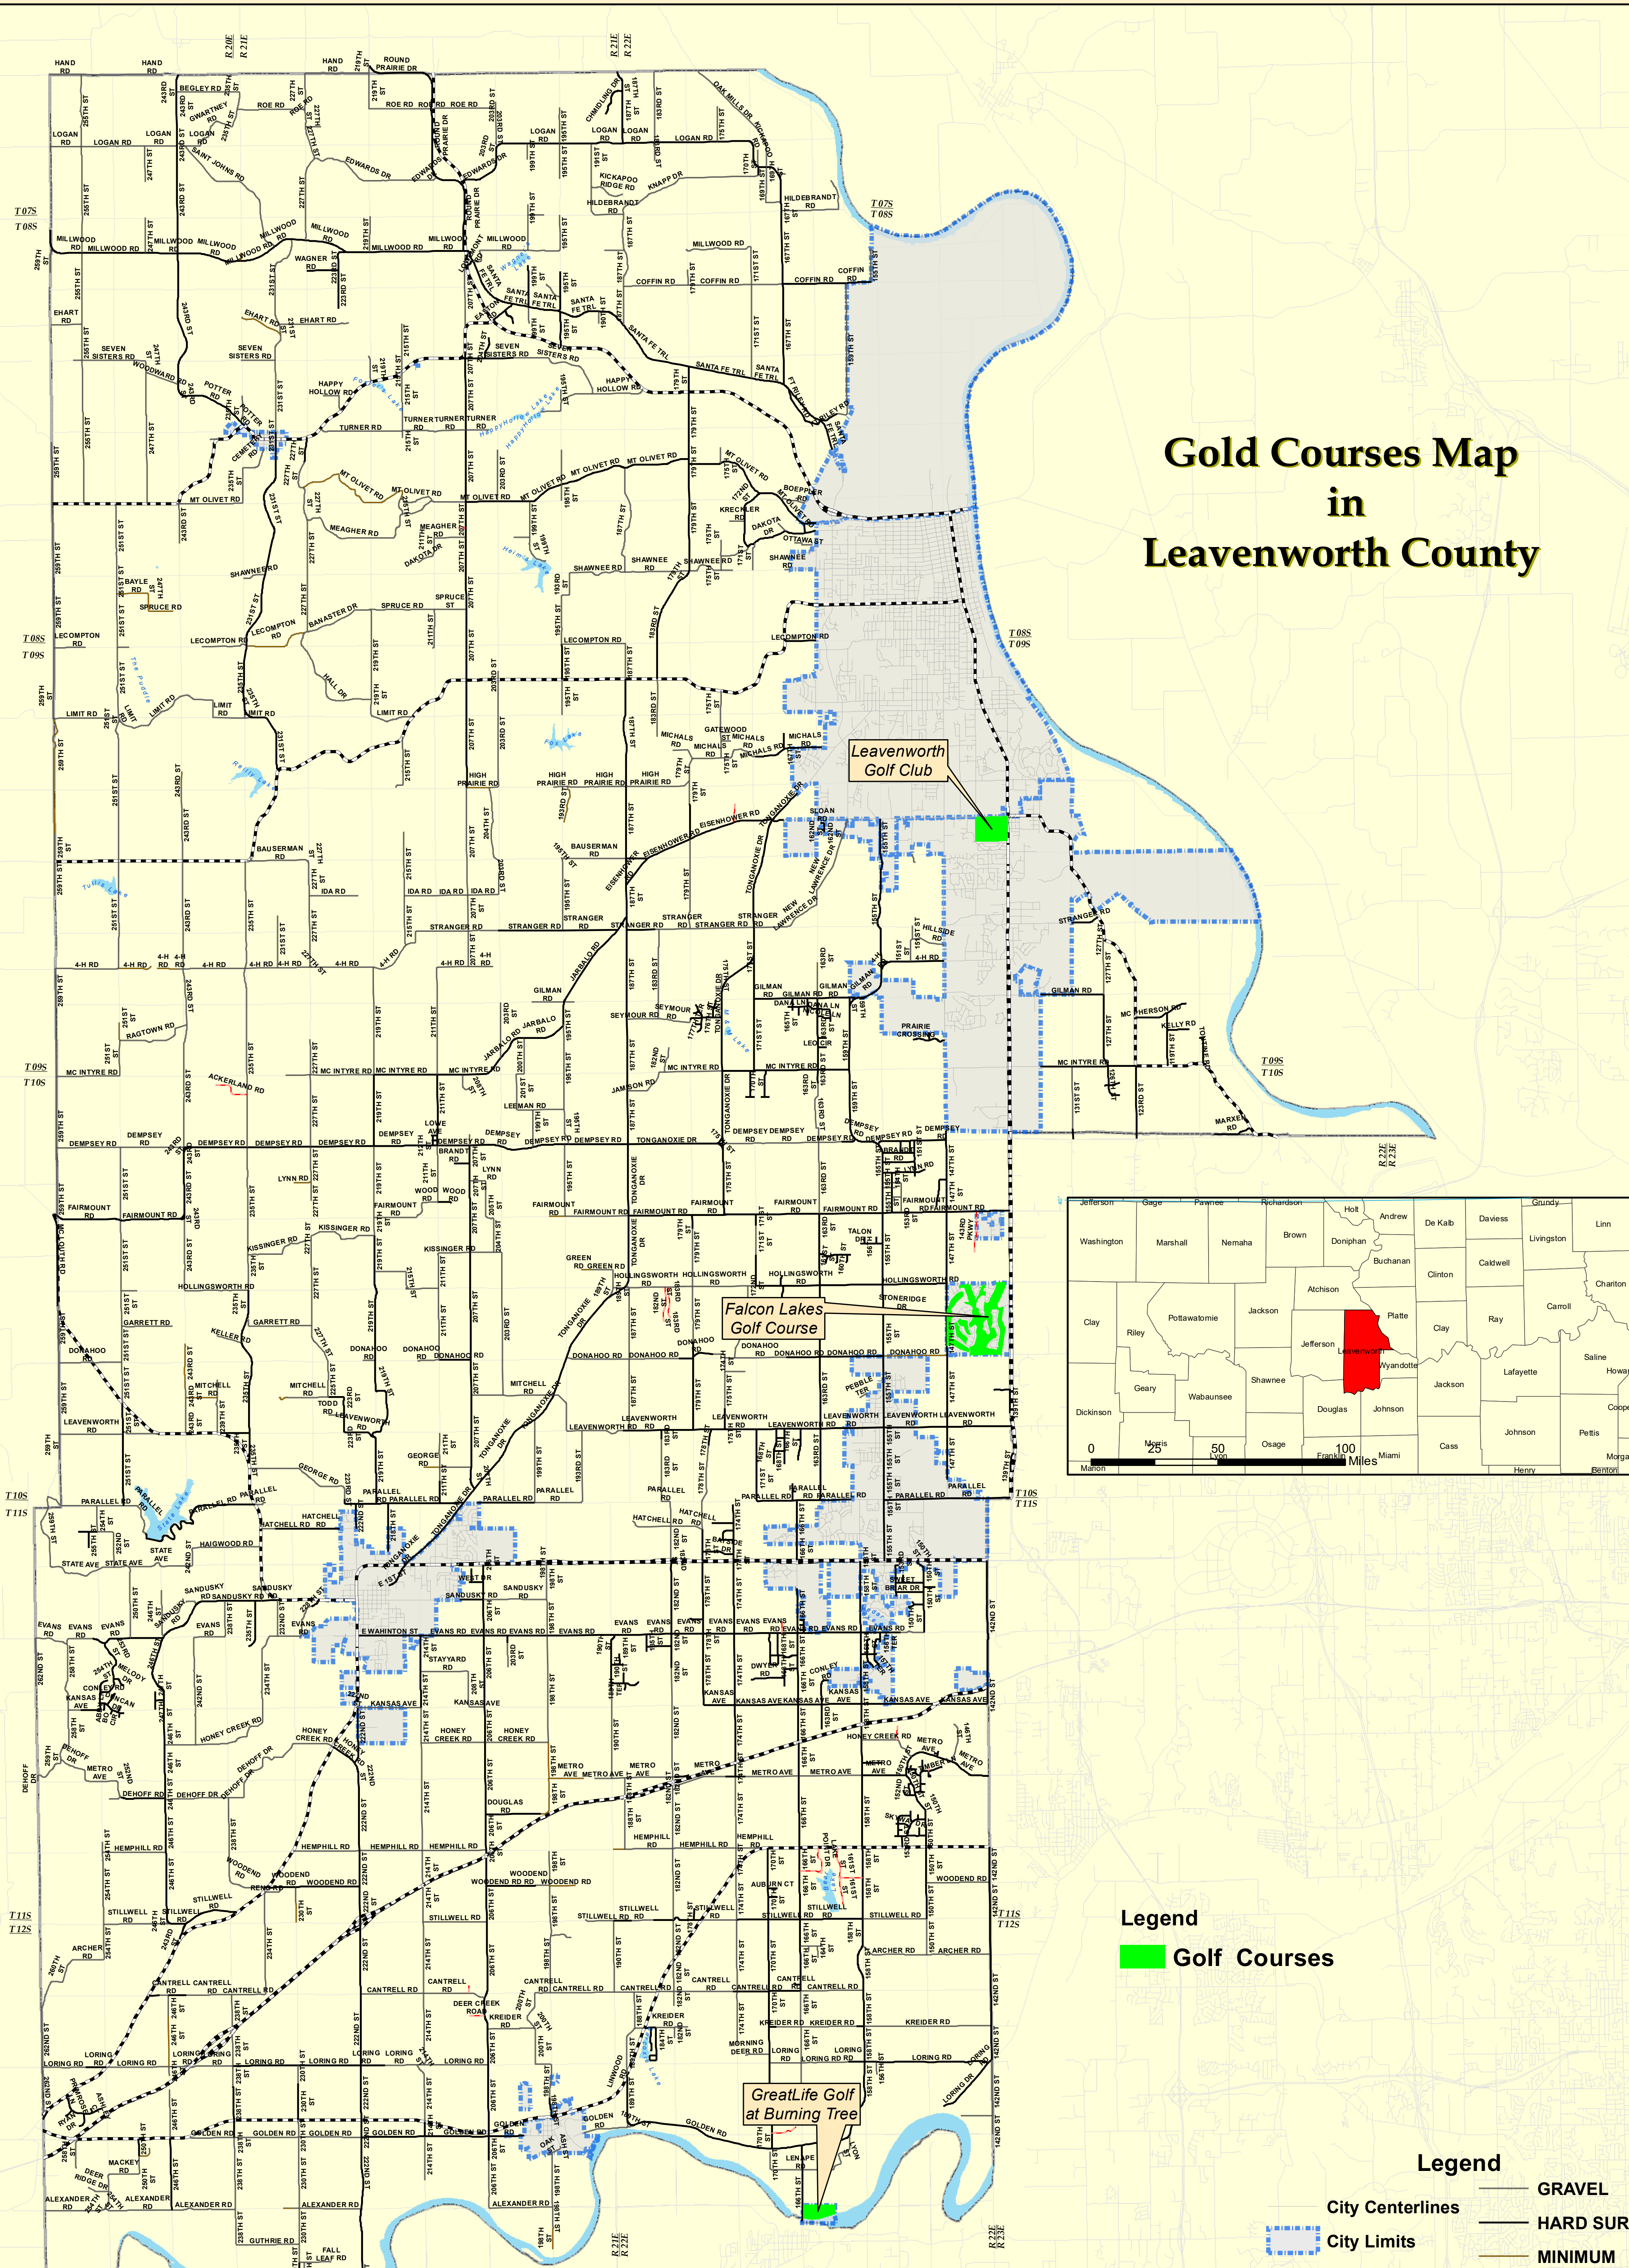

# LEAVENWORTH COUNTY KANSAS 2025

## Gold Courses Map in Leavenworth County

**Legend**  
Golf Courses

**Legend**

- City Centerlines
- City Limits
- Sections
- County Boundary
- GRAVEL
- HARD SURFACE
- MINIMUM
- PRIVATE
- State Maintained

Projection: NAD 1983 State Plane Kansas 1501 (US Feet)  
 Disclaimer: Map is projected in real-world coordinates.  
 However, it is not intended for legal purposes.  
 Measurement accuracy is not guaranteed.