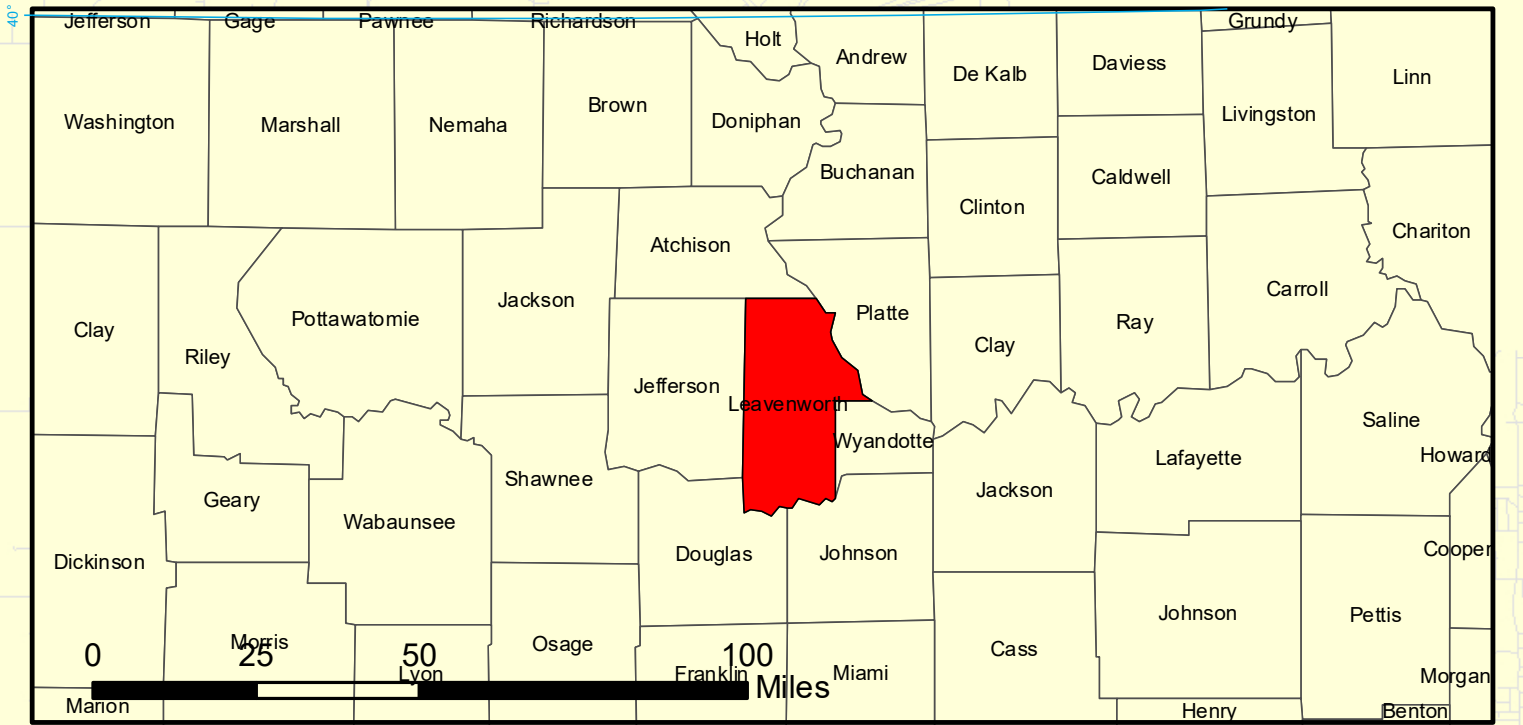

# LEAVENWORTH COUNTY KANSAS 2025

## Gold Courses Map in Leavenworth County

**Legend**  
Golf Courses

**Legend**

- City Centerlines
- City Limits
- Sections
- County Boundary
- GRAVEL
- HARD SURFACE
- MINIMUM
- PRIVATE
- State Maintained

Projection: NAD 1983 State Plane Kansas 1501 (US Feet)  
 Disclaimer: Map is projected in real-world coordinates.  
 However, it is not intended for legal purposes.  
 Measurement accuracy is not guaranteed.